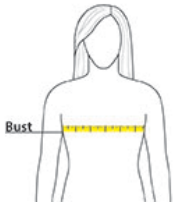

Bust: Measured across the chest one inch below armhole when laid flat.

Body Length at Back: Measured from high point shoulder to finished hem at back.

Sleeve Length from Center Back: Measure from Center Back neck to shoulder point to sleeve hem.

SIZE CHARTS

	XS	S	M	L	XL	XXL	3XL	4XL
Size	2	4/6	8/10	12/14	16/18	20/22	24/26	28/30
Bust	32-34	35-36	37-38	39-41	42-44	45-47	48-51	52-55

SPEC SHEET + MEASUREMENTS

SPORT-TEK

Sport-Tek® Women's PosiCharge® RacerMesh® Polo.
LST640

HOW TO MEASURE

BUST

Measure under the arm and around the fullest part of the bust with arms down, keeping tape horizontal.

COLORS

Black
PMS BLACK
C

Bright Pink
PMS 190C

Carolina Blue
PMS 646C

Dark Forest
Green
PMS 567C